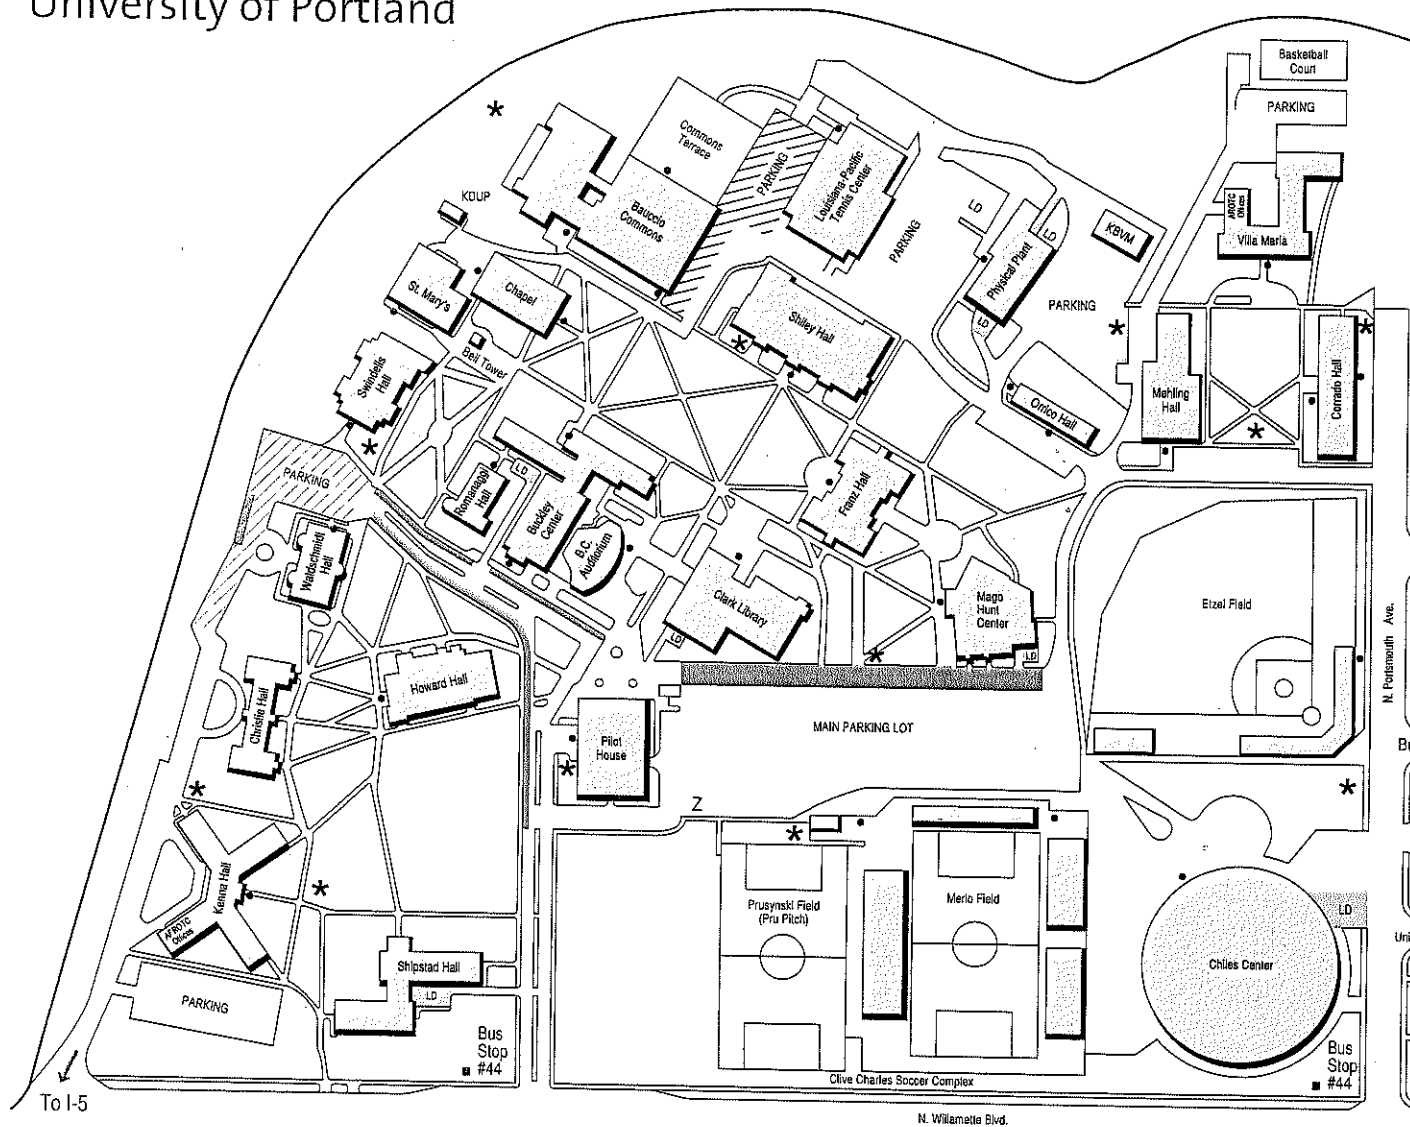

University of Portland

Parking permits required Monday - Friday, 8 a.m. - 4 p.m.

- Admission Visitor Parking
- General - Students, Faculty and Staff with permits; Visitors with parking passes; Event parking
- Faculty and Staff with permits; Visitors with parking passes
- Carpool - With Carpool Permit Only
- Loading Dock (LD)
- RESERVED - Parking only with "W" permit 24 hours a day, all year
- Secure Garage Parking in Haggerty Hall
- Wheelchair Accessible Entrances
- Emergency Blue Light Telephones
- Zipcar Location