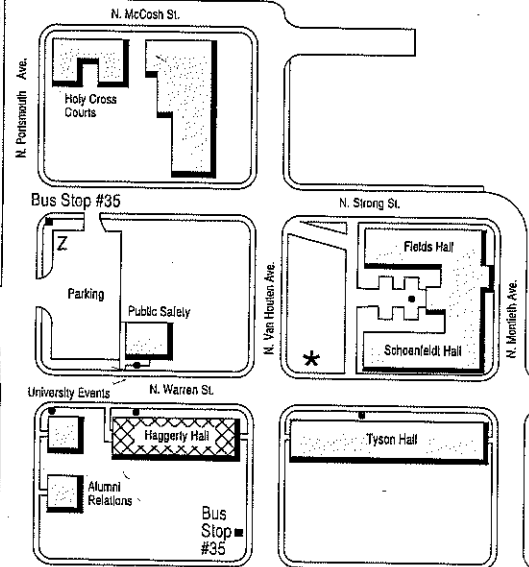

University of Portland

Parking permits required Monday - Friday, 8 a.m. - 4 p.m.

- Admission Visitor Parking
- General - Students, Faculty and Staff with permits; Visitors with parking passes; Event parking
- Faculty and Staff with permits; Visitors with parking passes
- Carpool - With Carpool Permit Only
- Loading Dock (LD)
- RESERVED - Parking only with "W" permit 24 hours a day, all year
- Secure Garage Parking in Haggerty Hall
- Wheelchair Accessible Entrances
- Emergency Blue Light Telephones
- Zipcar Location